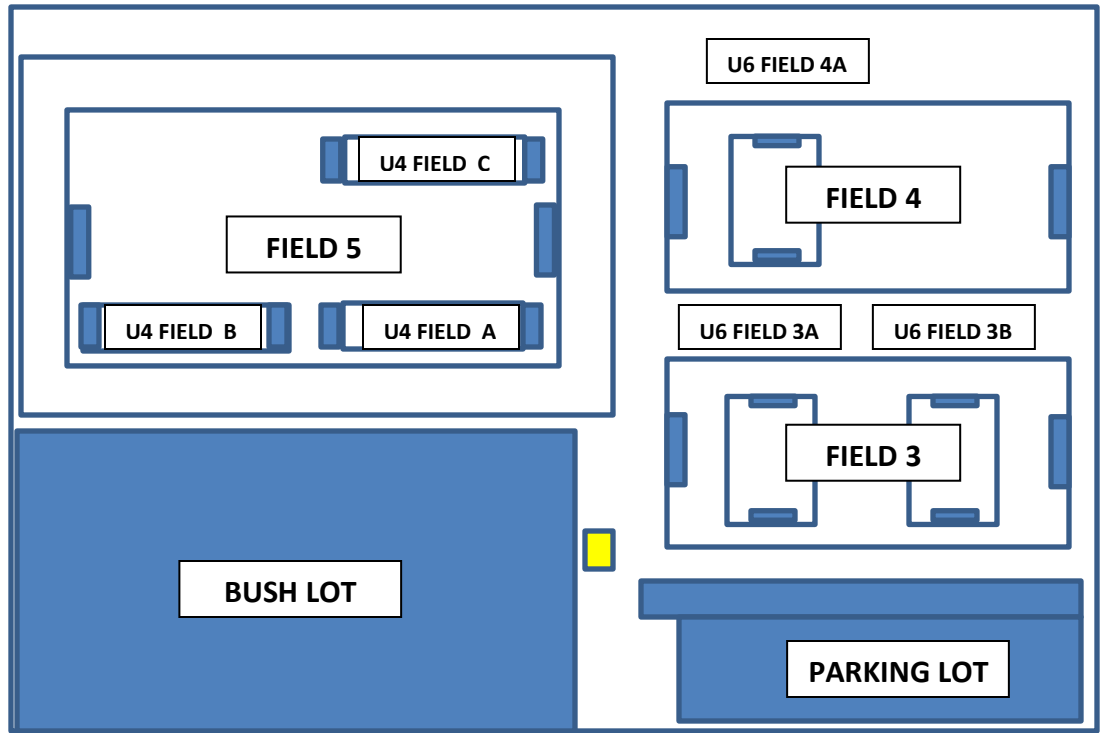

PETROLIA FIELD MAP

WASHROOM

EQUIPMENT
SHED

AED & FULL
FIRST AID KIT
IN
EQUIPMENT
SHED

VALENTINA STREET

PARKING LOT

PARKING LOT

AED

SOUTH BALL
DIAMOND

NORTH BALL
DIAMOND

NORTH

CONCRETE BARRIER

PARKING LOT